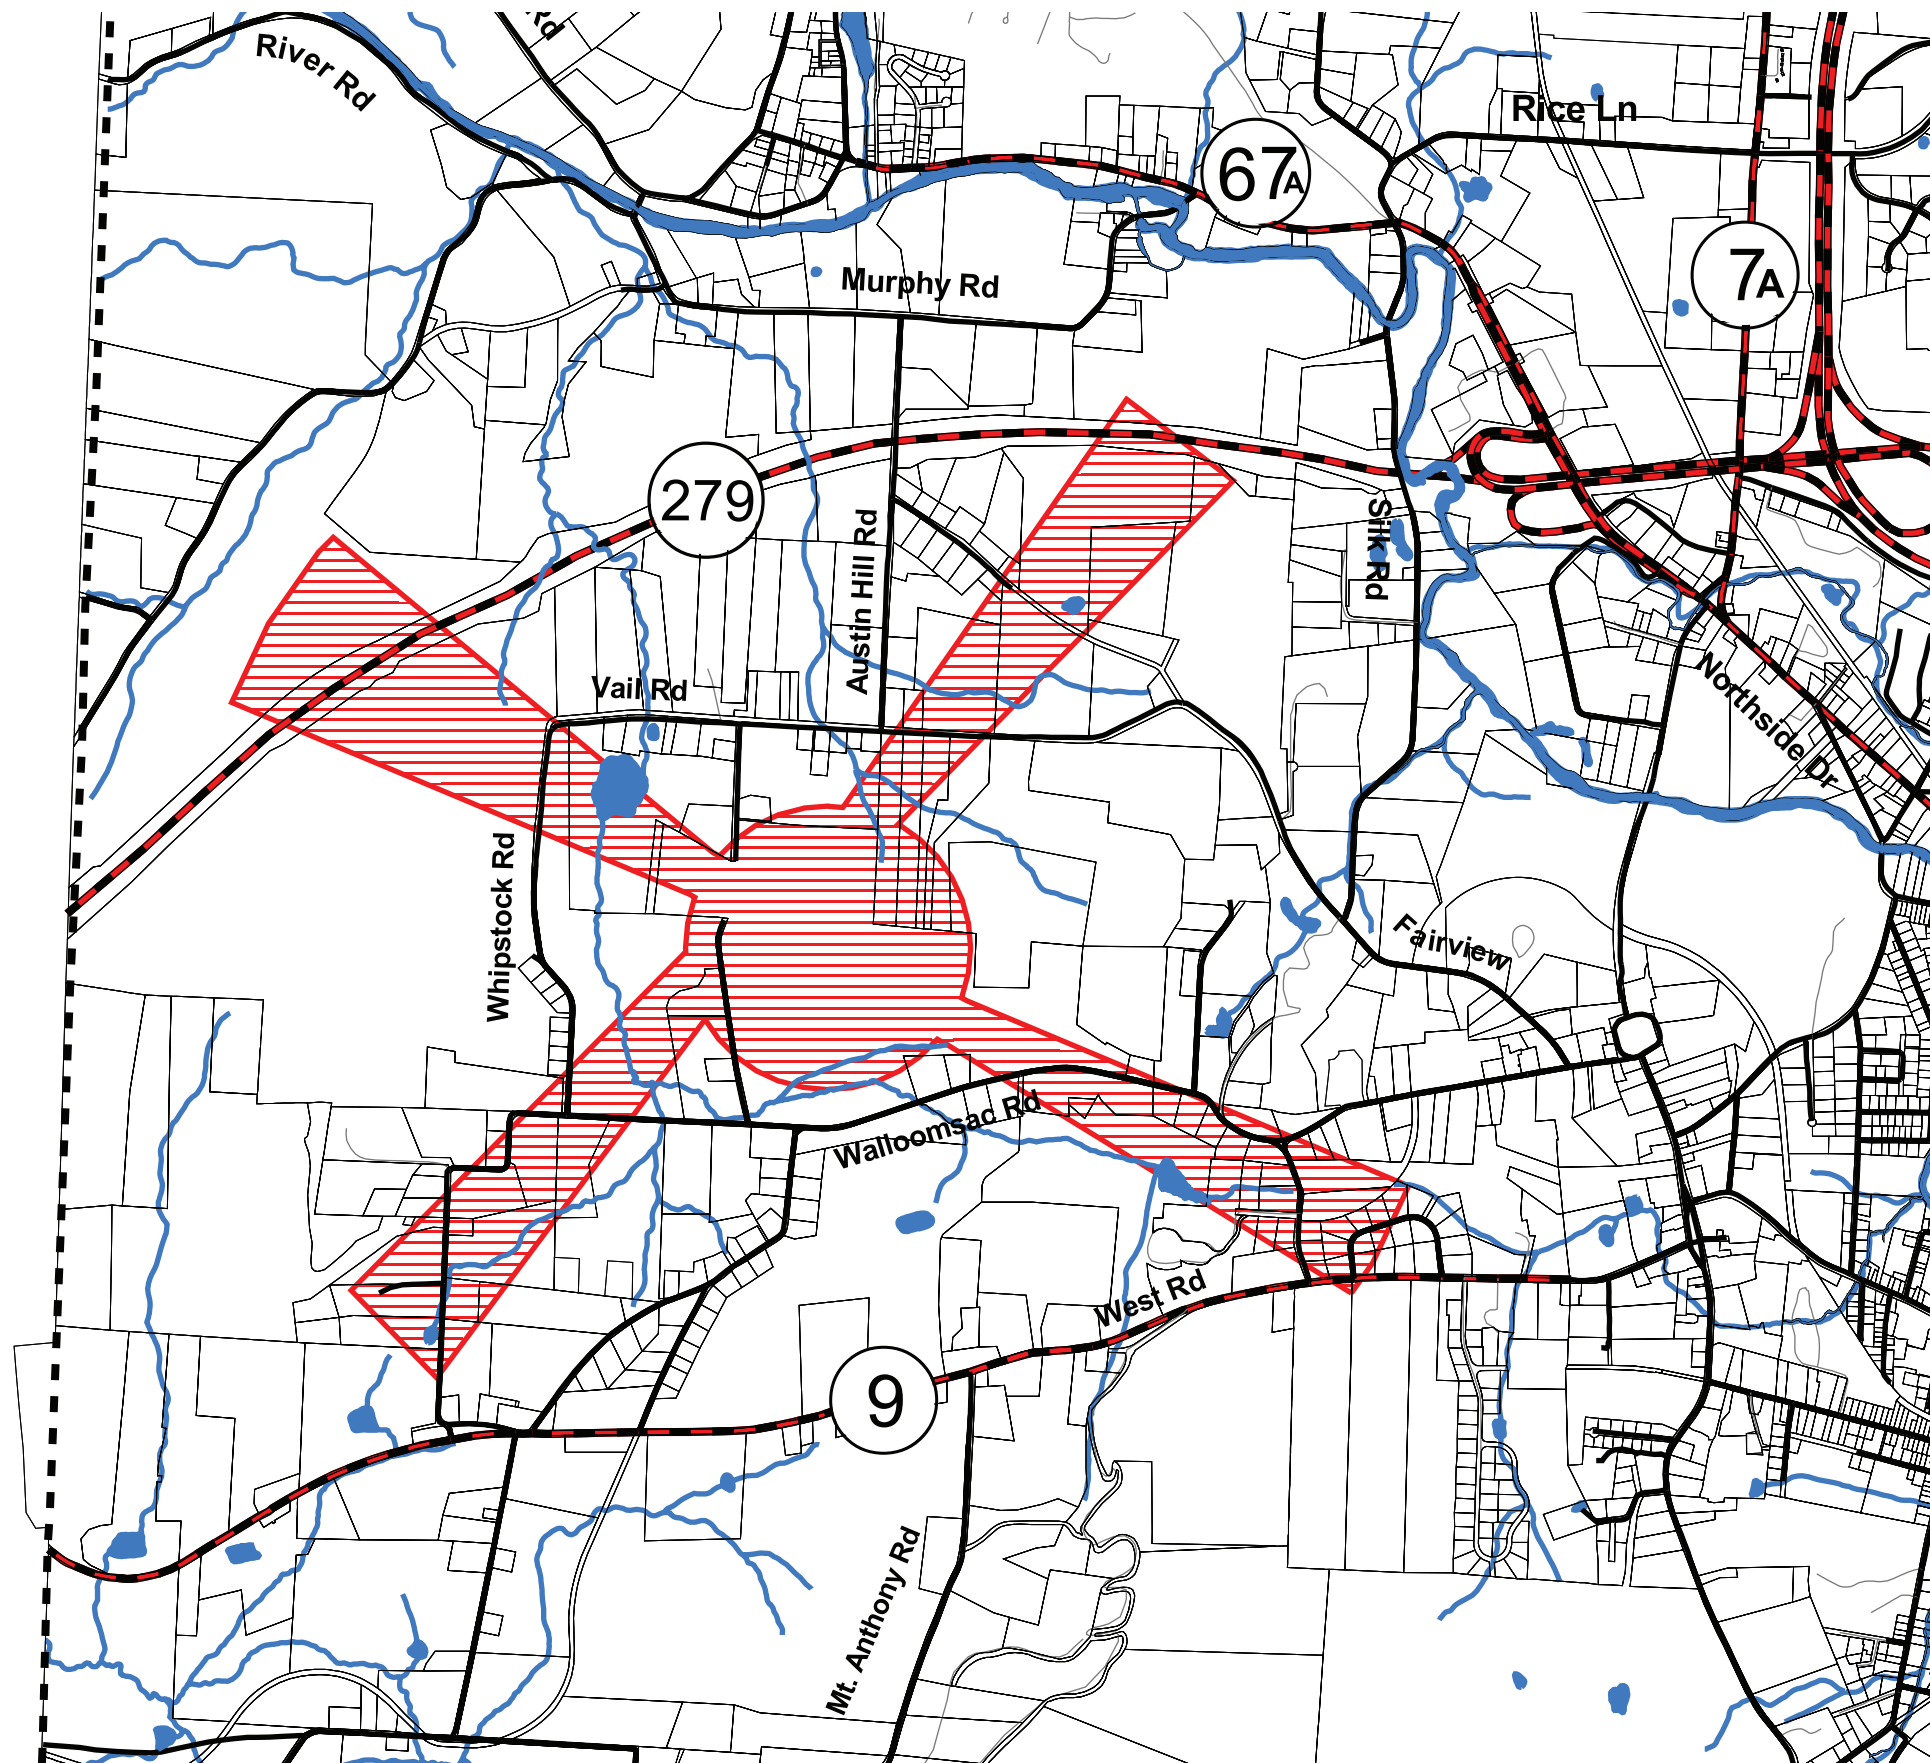

Town of Bennington, Vermont Airport Approach Zone

-  Town Highways
-  State and U.S. Highways
-  Private Road
-  Surface Waters
-  Parcel Lines
-  Airport Approach Zone

Map produced May 11, 2005 by
Bennington County Regional Commission
P.O. Box 10
Arlington, VT 05250
(802)375-2576